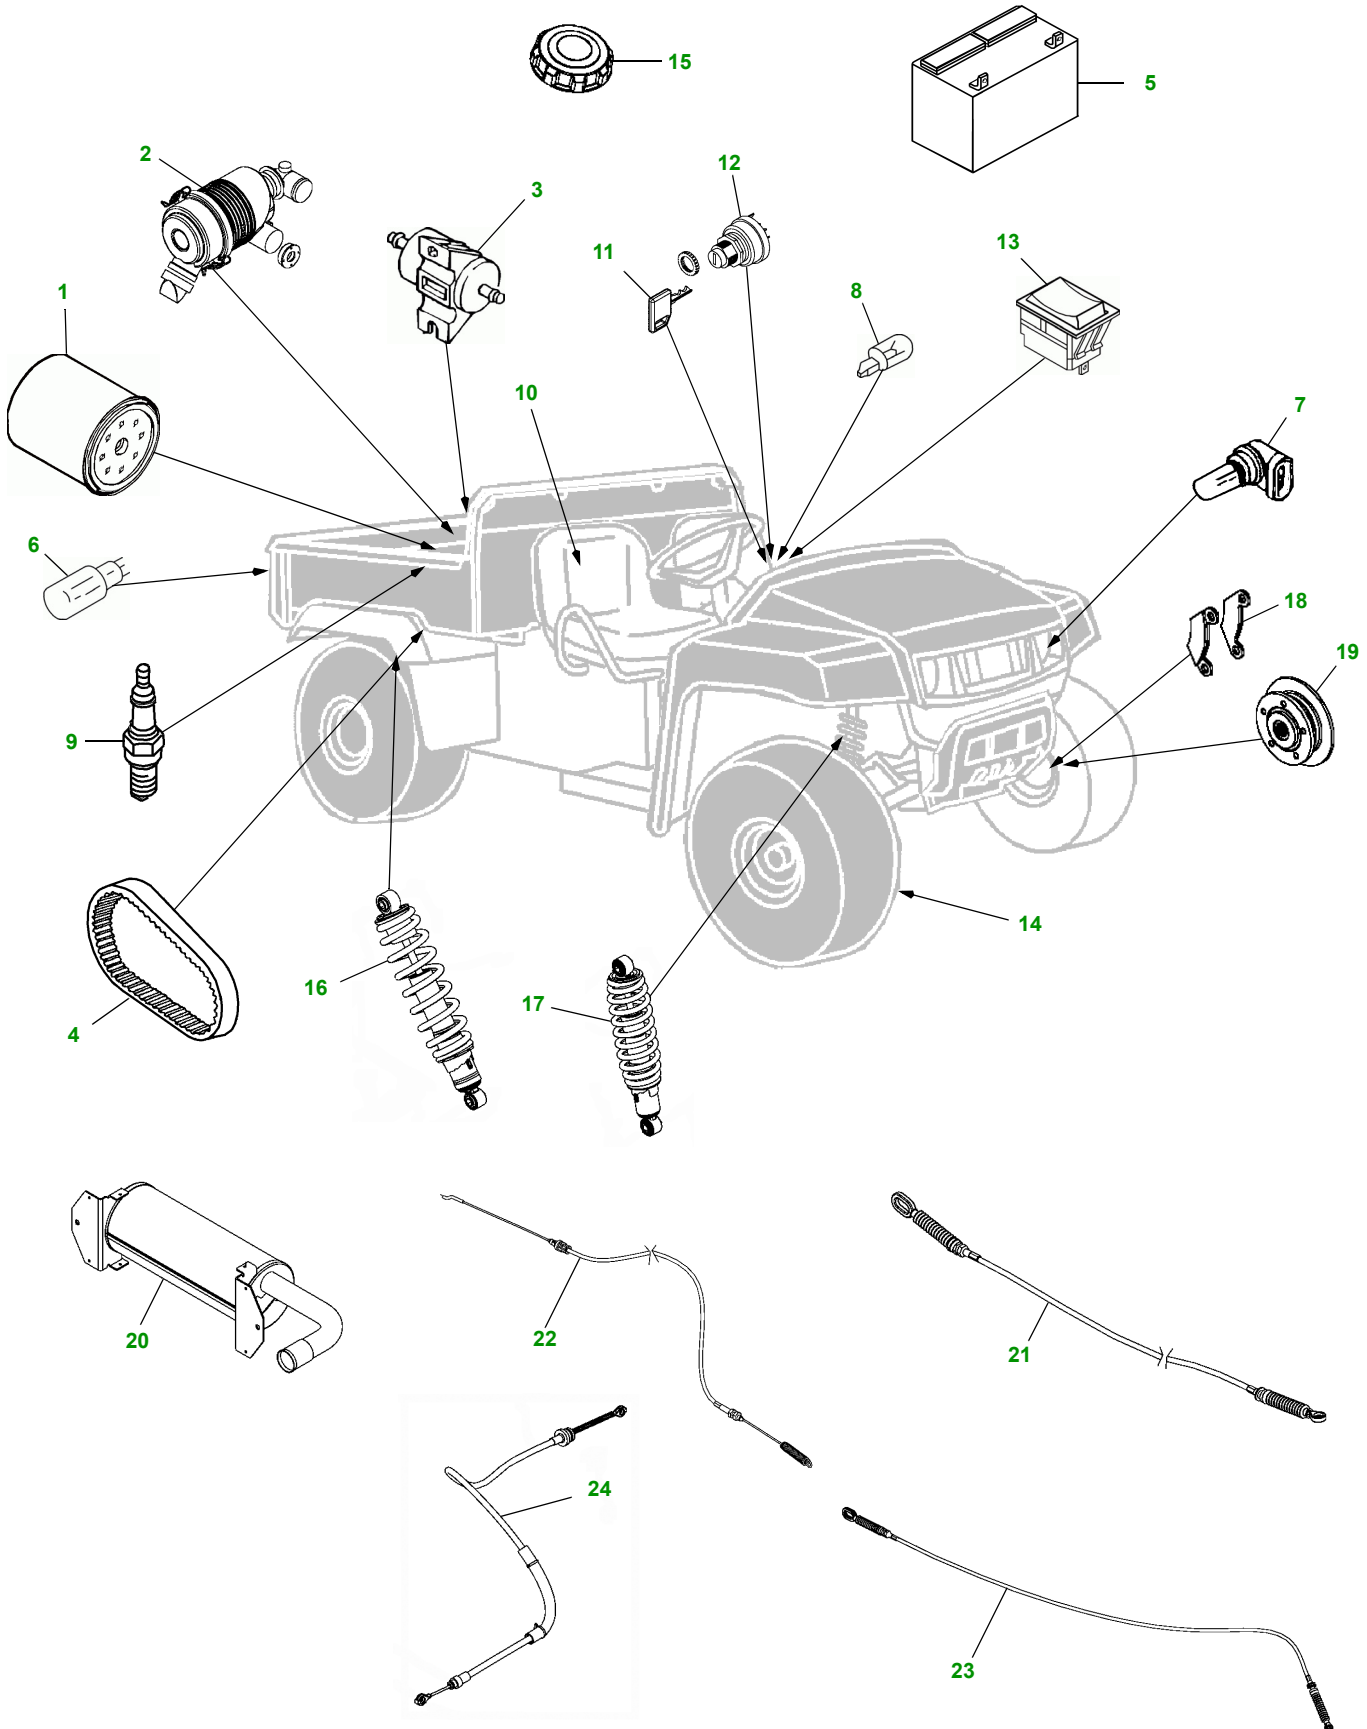

Gator 825i XUV 4X4

(Camo, Green and Yellow, Olive and Black)

key	part no.	description	key	part no.	description
1	AM107423	OIL FILTER	13	VGA10925	ROCKER SWITCH - HEADLIGHT
2	M113621	AIR FILTER ELEMENT	14	M152645	TIRE - FRONT (25X10-12) (AT489 TL)
3	AM117584	FUEL FILTER - IN LINE		M155461	TIRE - REAR (25X11-12) (AT489 TL)
4	M158189	BELT - DRIVE		M155990	TIRE - FRONT (25X9 -12) (ALL TRAIL II)
	MIU12500	BELT - ALTERNATOR		M155991	TIRE - REAR (25X11-12) (ALL TRAIL II)
	MIU12499	BELT - TIMING	15	VGA10167	FILLER CAP
5	TY25881	BATTERY	16	AM137814	SHOCK - REAR
6	AR48041	BULB - BRAKE LIGHT	17	AM137815	SHOCK - FRONT
	R133301	BULB - TURN SIGNAL	18	AM140607	BRAKE KIT - FRONT - INCLUDES 4 PADS
	R133302	BULB - TAIL LIGHT		AM141182	BRAKE KIT - REAR - INCLUDES 4 PADS
	M148478	BULB - FRONT AMBER	19	M158242	ROTOR
7	R136239	BULB -HEADLIGHT	20	AM140438	MUFFLER
8	AR62407	BULB - INSTRUMENT PANEL		MIU12285	GASKET
9	MIU12783	SPARK PLUG		AM140859	MUFFLER - SPORT
10	AM138194	SEAT - YELLOW	21	AM141666	CABLE - THROTTLE
	AM138195	SEAT - BLACK	22	AM141669	CABLE - DIFFERENTIAL LOCK
11	AM131841	KEY	23	AM141668	CABLE - DIFFERENTIAL INTERLOCK
12	TCA15075	IGNITION SWITCH	24	AM141665	CABLE - PARK BRAKE

Parts Needed in First 250 hours of Operation

Qty	Part No	Item	Capacity	Interval In Hours
3	AM107423	Engine Oil Filter		8/100/200
5	TY6364	1 qt JD Plus 4 10W30 Engine Oil	1.4 qt	8/100/200
1	M113621	Air Filter		200
1	AM117584	Fuel Filter		200
3	TY6341	Multi Purpose SD Polyurea Grease (14 oz)		As Needed

"As Needed" Parts

Qty	Part Number	Item
1	M113621	Air Cleaner
1	AM117584	Fuel Filter
3	MIU12783	Spark Plug
1	M158189	Belt - Drive
1	MIU12500	Belt - Fan
1	MIU12499	Belt - Timing
1	AM131841	Key
1	VGA10167	Filler Cap
1	TY26183	Grease Gun